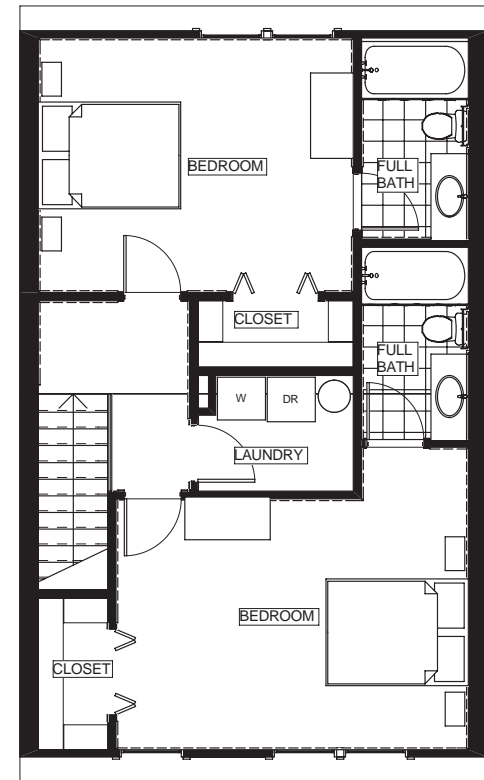

www.CharlestonTownes.com

Floorplans

For Leasing Information Contact:

(540) 434-5150

715 Port Republic Road
Harrisonburg, VA 22801

First Floor

Second Floor

Third Floor