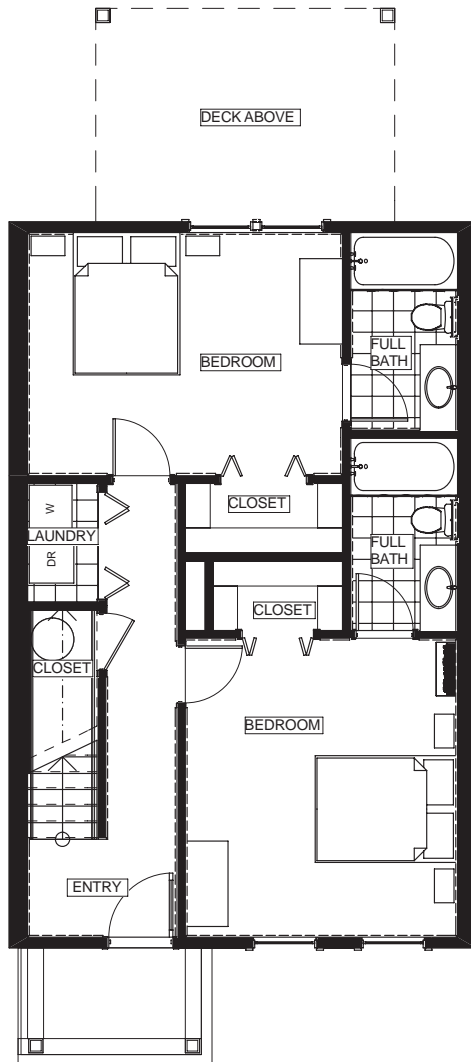

www.CharlestonTownes.com

Floorplans

For Leasing Information Contact:

(540) 434-5150

715 Port Republic Road
Harrisonburg, VA 22801

First Floor

Second Floor

Third Floor