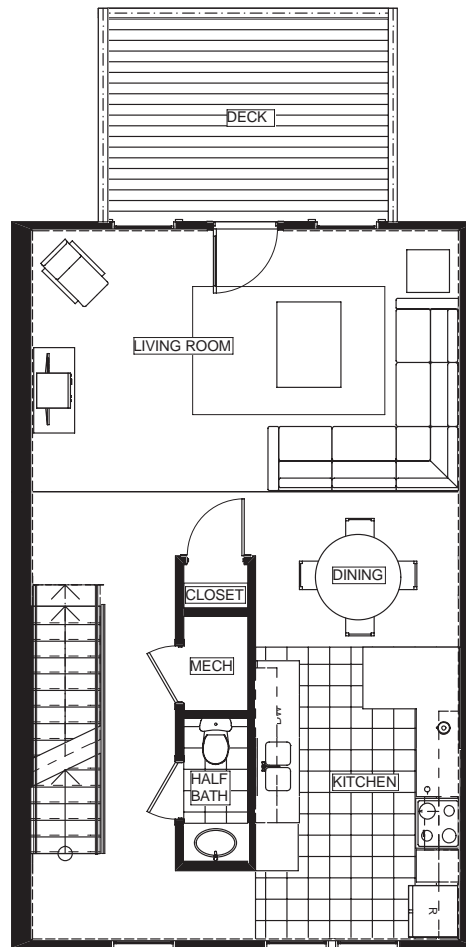

www.CharlestonTownes.com

Floorplans

For Leasing Information Contact:

(540) 434-5150

715 Port Republic Road
Harrisonburg, VA 22801

First Floor

Second Floor

Third Floor